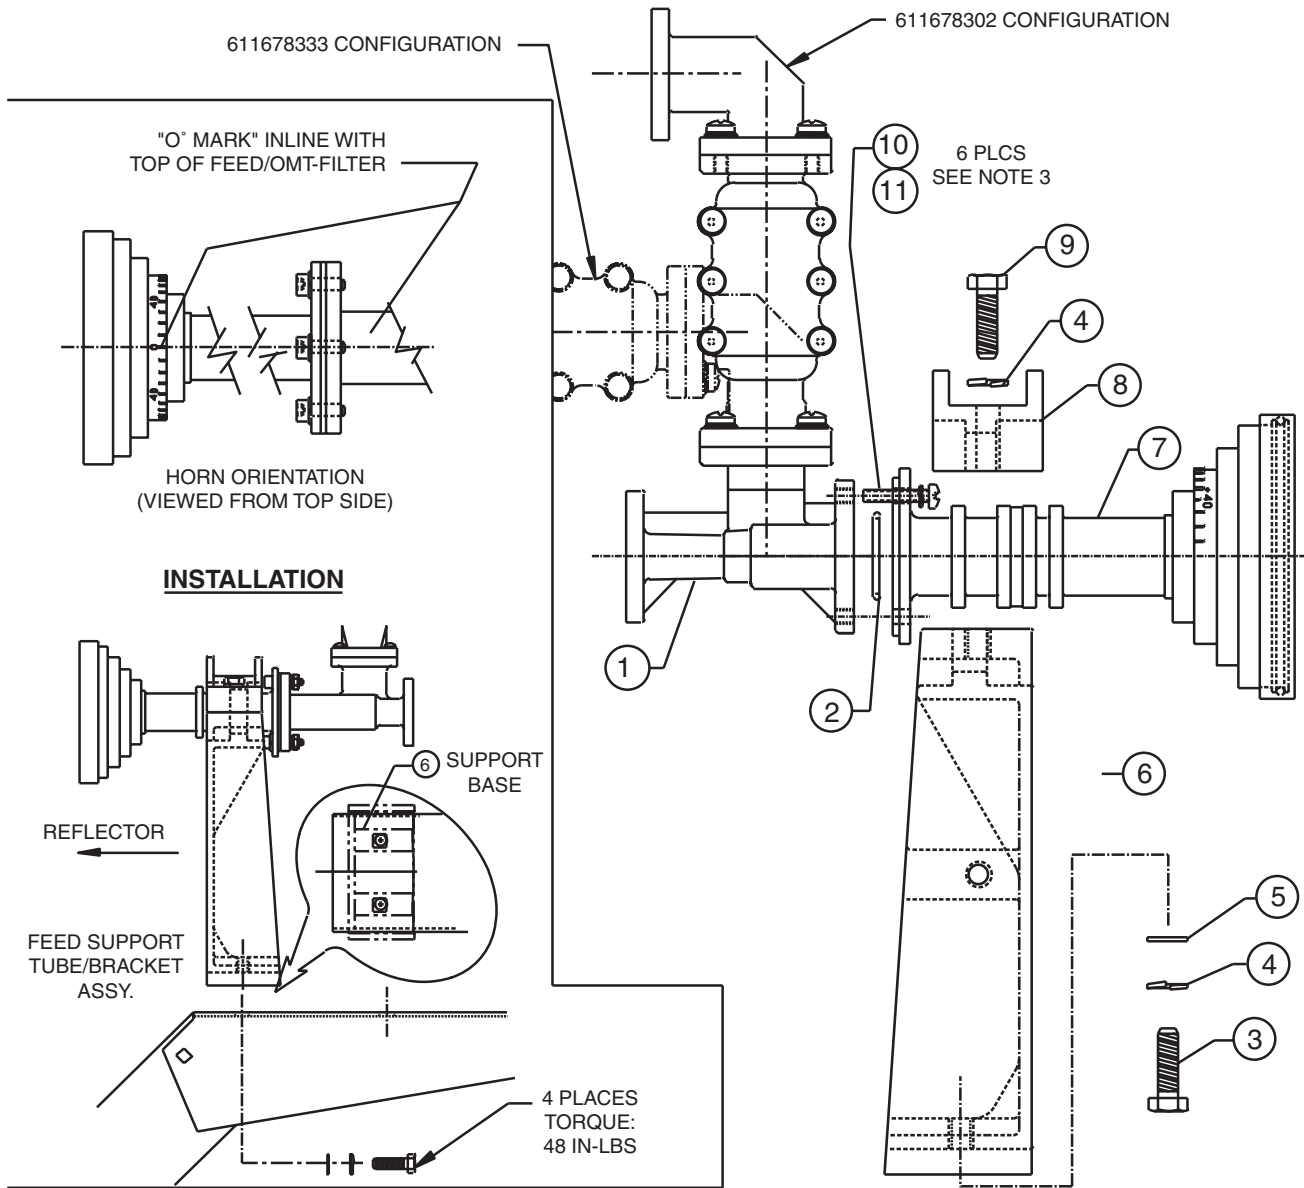

**INSTALLATION INSTRUCTIONS & PARTS LIST FOR MO. 611678302C & 611678333
Ku Tx/Rx FEED/OMT-FILTER ASSEMBLY**

PARTS LIST - Ku Tx/Rx FEED/OMT-FILTER ASSEMBLY w/MOUNTING BLOCK

NO.	QTY	NO.	QTY	NO.	QTY
1	1	6	1	11	6
2	1	7	1		
3	2	8	1		
4	4	9	4		
5	2	10	6		